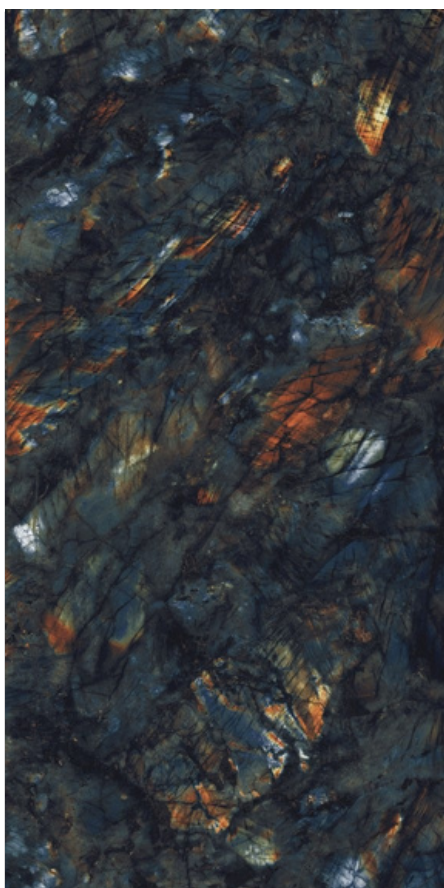

LEMURIAN BLUE

1600x
3200mm | Luminous
Surface