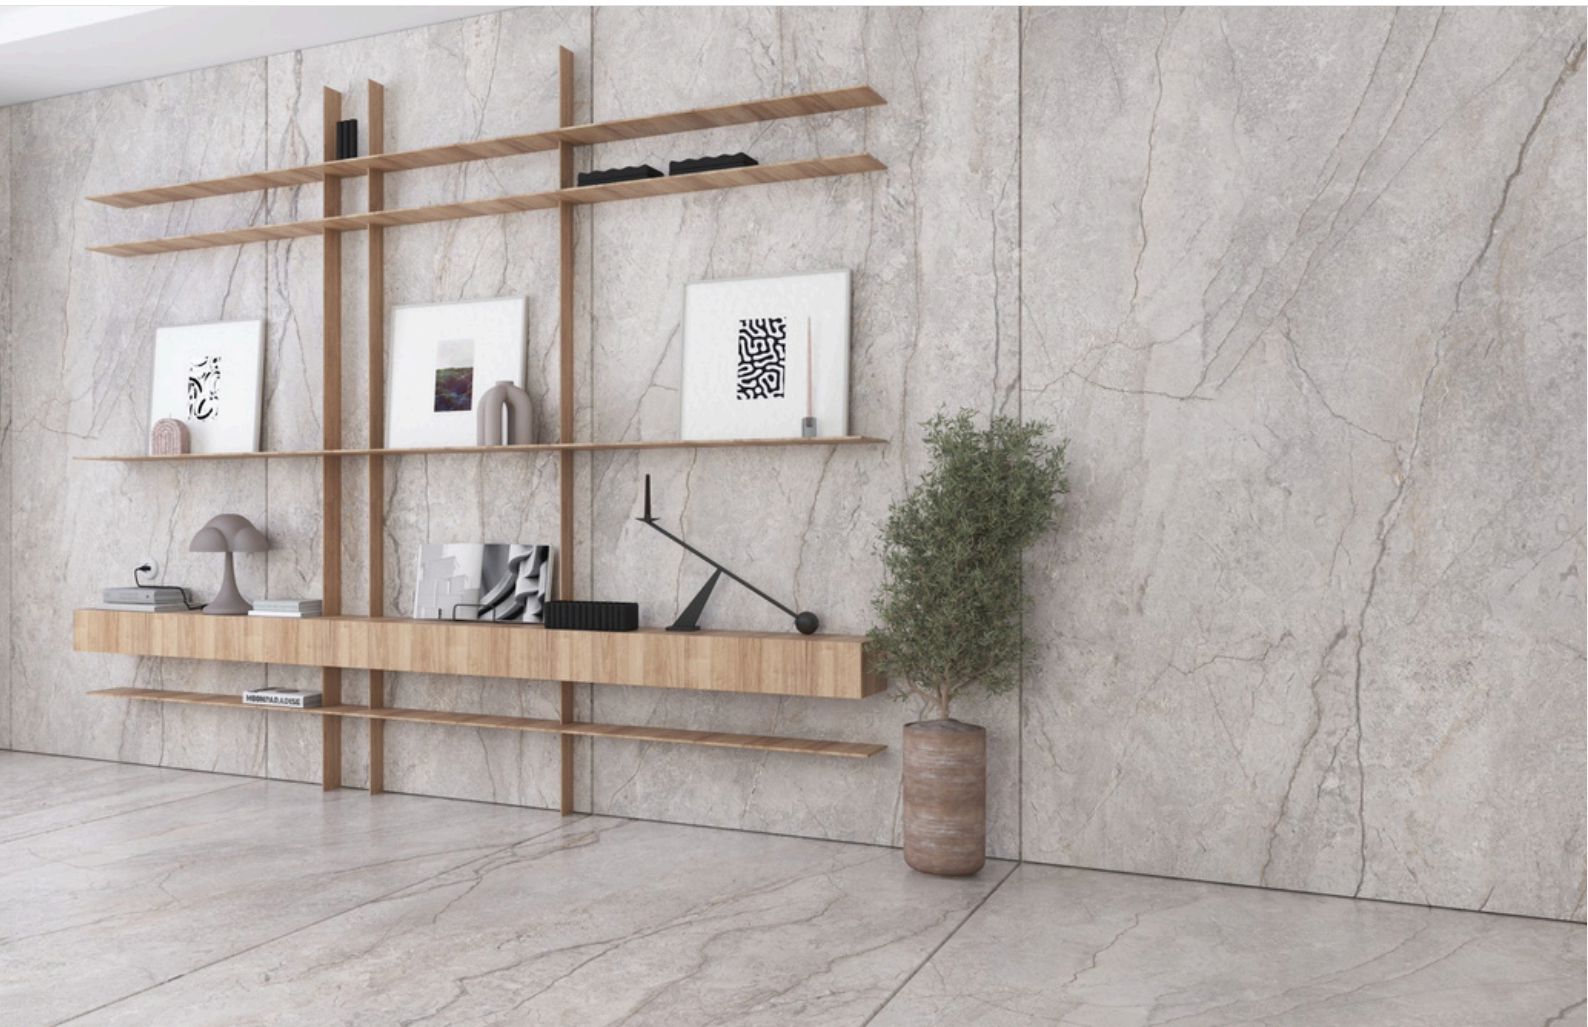

SILVER RIVER