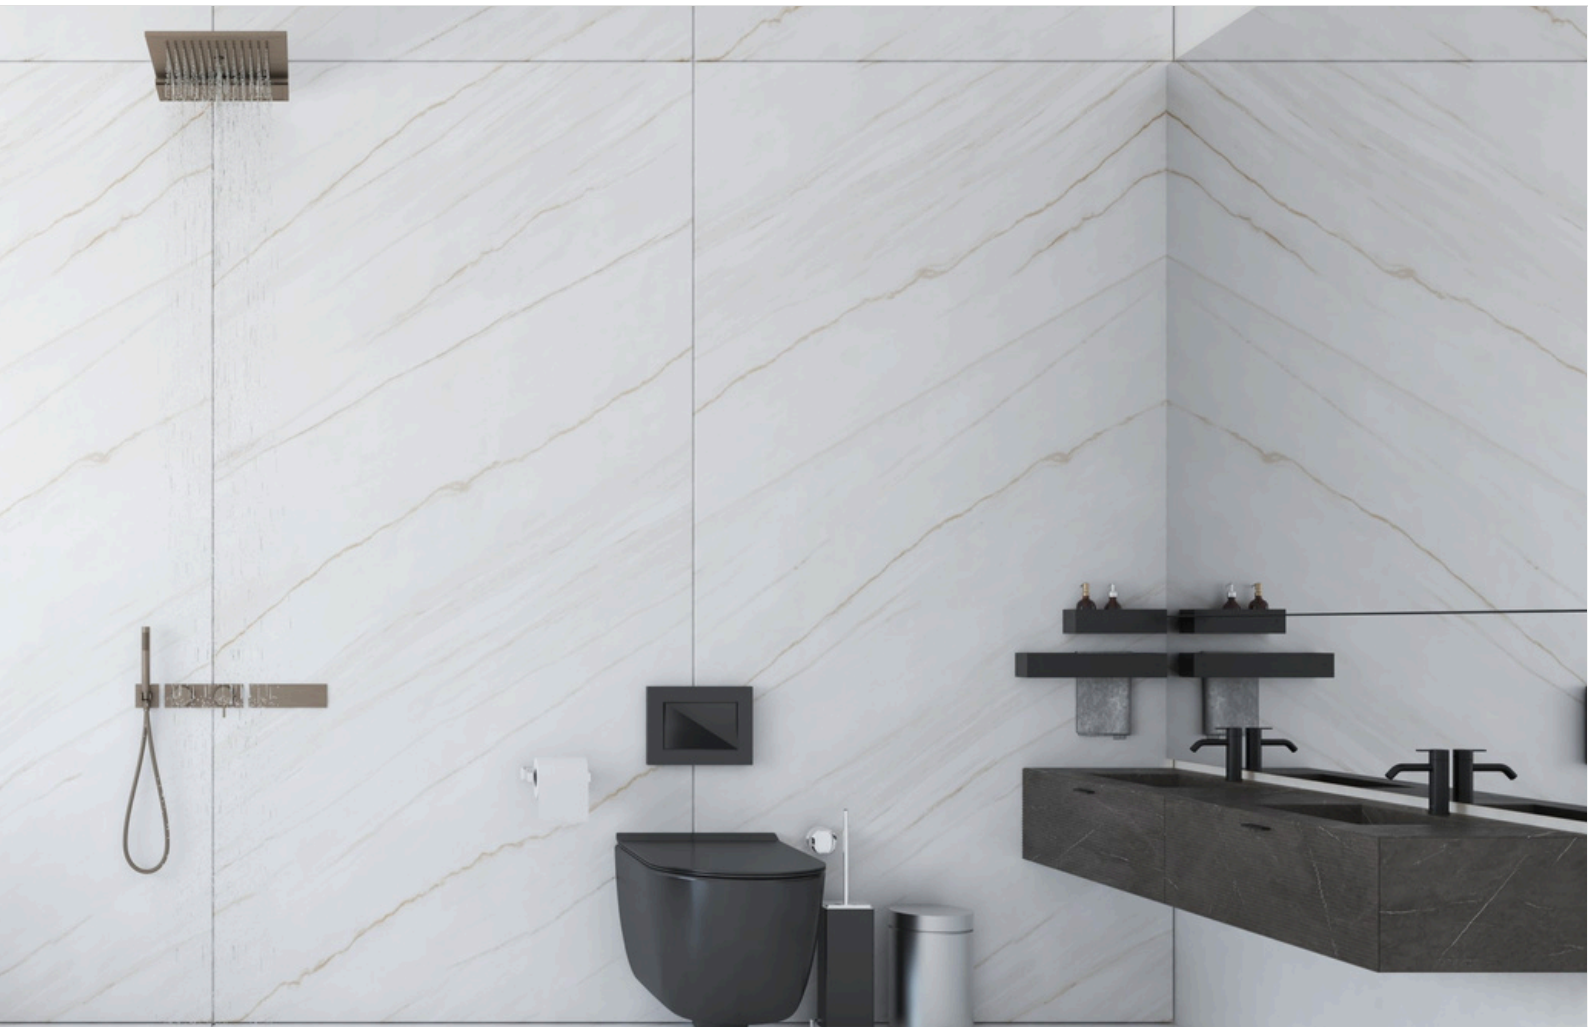

BIANCO LASA